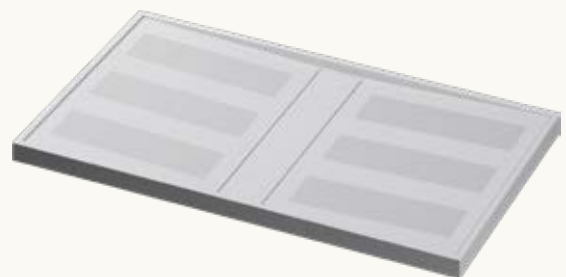

Made bespoke to your dimensions, in your choice of colour and finish.

Bubbles

Exelis

Freccia

Doppio

Kador

Kador Suite